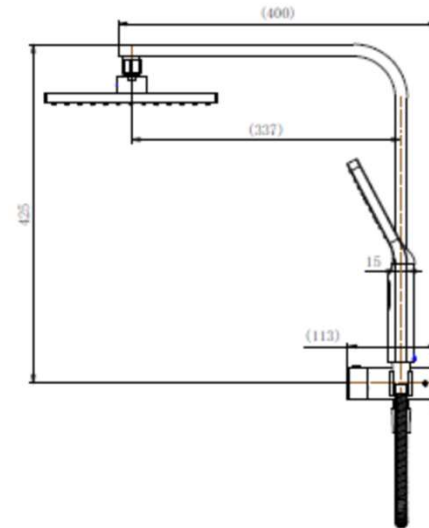

SPECIFICATIONS – A-HSS062

Half Shower Column Set Square – Chrome

Features

- WELS 3 Star, 9.0L/Min
- Registration number S14283
- Durable Electroplated finish
- Stainless steel rail
- 200mm ABS Head & ABS multifunction Handpiece
- 1yr parts and labour warranty
- 15 years replacement warranty including finish

Cleaning & Care

- Regularly clean with mild soapy water
- Do not use harsh detergents, bleach or abrasive cleaners
- The use of any unsuitable cleaning products may damage the surface
- Refer to installation guide for correct installation
- Check for any product defects prior to installation

Available in

Chrome

Matt Black