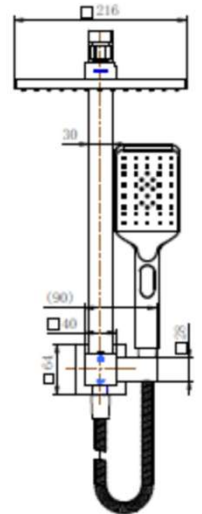

SPECIFICATIONS – A-HSS062

Half Shower Column Set Square – Chrome

Features

- WELS 3 Star, 9.0L/Min
- Registration number S14283
- Durable Electroplated finish
- Stainless steel rail
- 200mm ABS Head & ABS multifunction Handpiece
- 1yr parts and labour warranty
- 15 years replacement warranty including finish

Cleaning & Care

- Regularly clean with mild soapy water
- Do not use harsh detergents, bleach or abrasive cleaners
- The use of any unsuitable cleaning products may damage the surface
- Refer to installation guide for correct installation
- Check for any product defects prior to installation

Available in

Chrome

Matt Black