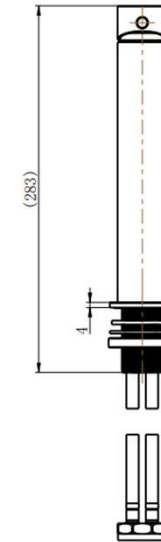

SPECIFICATIONS – STRM001.5-1BN

Star Mini Mid-Rise Basin Mixer Curved Spout – Brushed Nickel

Features

- WELS 5 Star, 6L/min
- Registration number T42783
- Made from lead free brass*
- Durable PVD finish
- European cartridge
- Pex split resistant hoses
- 1yr parts and labour warranty
- Lifetime replacement warranty including finish

Cleaning & Care

- Regularly clean with mild soapy water
- Do not use harsh detergents, bleach or abrasive cleaners
- The use of any unsuitable cleaning products may damage the surface
- Refer to installation guide for correct installation
- Check for any product defects prior to installation