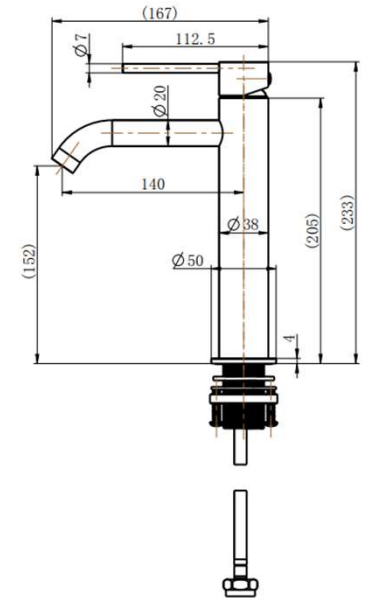

SPECIFICATIONS – STRM001.5-1BN

Star Mini Mid-Rise Basin Mixer Curved Spout – Brushed Nickel

Features

- WELS 5 Star, 6L/min
- Registration number T42783
- Made from lead free brass*
- Durable PVD finish
- European cartridge
- Pex split resistant hoses
- 1yr parts and labour warranty
- Lifetime replacement warranty including finish

Cleaning & Care

- Regularly clean with mild soapy water
- Do not use harsh detergents, bleach or abrasive cleaners
- The use of any unsuitable cleaning products may damage the surface
- Refer to installation guide for correct installation
- Check for any product defects prior to installation